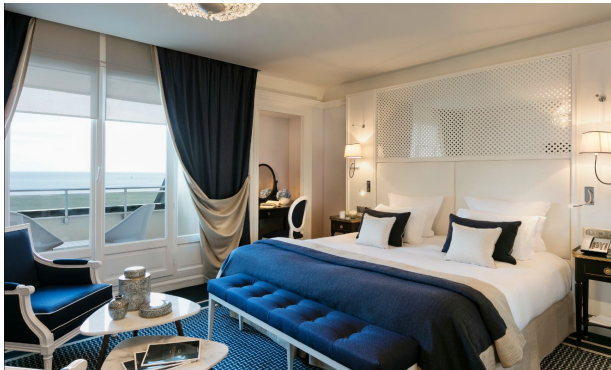

GUEST ROOMS & SUITES